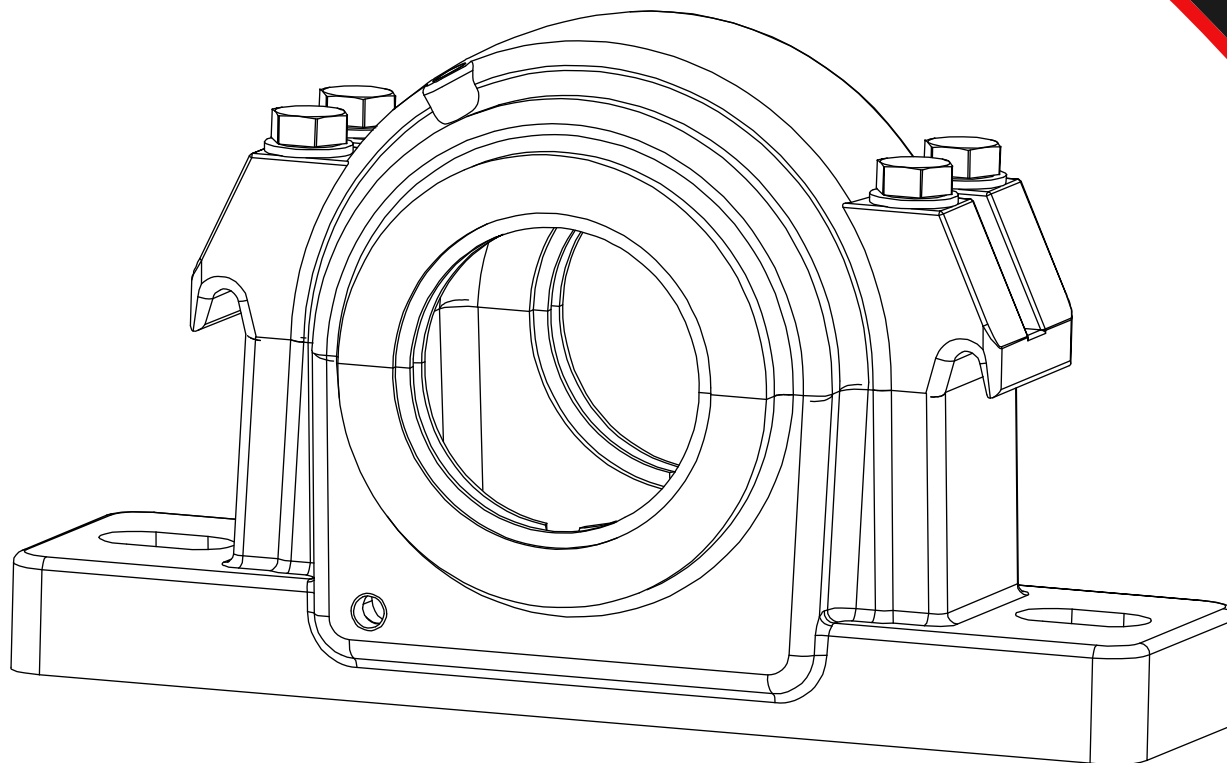

GLH

more than standard...

Stehlagergehäuse
housing
paliers
soportes
SAF500 Serie
SAF200 Serie

| Ⓧ Reference ⓊB Teilnummer Ⓧ Reference Ⓧ Referencia | Shaft Welle Arbre Eje | Ⓧ Dimensions Ⓧ Abmessungen Ⓧ Dimensions Ⓧ Dimensiones | Static Oil Level | | | | | | | | | | Bolt | | Weight Gewicht Poids Peso | Bearing Wälzlager Roulement Rodamiento | Seals Dichtungen Etanchéités Obturaciontipos | Locating ring Festringe Bagua d'arrêt Anillo- Guia | Qty. Stück Quantitén Cantidad | Sleeve Spannhülse Manchon Manguito |
|---|--------------------------------|--|------------------|--------|---------|----------|----------|----------|-----------|---------|---------|--------|--------|--------|------------------------------------|---|---|---|--|---|
| | | | m | | | | | | | | | | S | | | | | | | |
| | | | mm | | | | | | | | | | INCH | | | | | | | |
| d | D | a | b | c | h | h1 | L | w | max. | min. | n | 2 Bolt | 4 Bolt | in lbs | | | | | | |
| SAF517 | 2 15/16" | 150 | 13 | 3 1/2" | 1 1/4" | 3 3/4" | 1 3/8" | 4 13/16" | 7 5/16" | 11 | 9 7/8" | 2 1/8" | 3/4" | 5/8" | 35 | 22217K | LER53 | SR-17-14 | 1 | SNW17 |
| SAF518 | 3 3/16" | 160 | 13 3/4" | 3 7/8" | 1 5/16" | 4 | 1 1/2" | 5 1/2" | 7 3/4" | 11 5/8" | 10 3/8" | 2 1/8" | 3/4" | 5/8" | 44 | 22218K | LER188 | SR-18-15 | 1 | SNW18 |
| SAF520 | 3 7/16" | 180 | 15 1/4" | 4 3/8" | 1 3/4" | 4 1/2" | 1 21/32" | 5 13/16" | 8 3/4" | 13 1/8" | 11 5/8" | 2 3/8" | 7/8" | 3/4" | 74 | 22220K | LER102 | SR-20-17 | 1 | SNW20 |
| SAF522 | 3 15/16" | 200 | 16 1/2" | 4 3/4" | 2 | 4 15/16" | 1 25/32" | 6 7/16" | 9 5/8" | 14 1/2" | 12 5/8" | 2 3/4" | | 3/4" | 97 | 22222K | LER109 | SR-22-19 | 1 | SNW22 |
| SAF524 | 4 3/16" | 215 | 16 1/2" | 4 3/4" | 2 1/8" | 5 1/4" | 1 27/32" | 7 1/8" | 10 1/4" | 14 1/2" | 13 1/4" | 2 3/4" | | 3/4" | 121 | 22224K | LER113 | SR-24-20 | 1 | SNW24 |
| SAF526 | 4 7/16" | 230 | 18 3/8" | 5 1/8" | 2 3/8" | 6 | 2 11/32" | 7 3/4" | 11 1/2" | 16 | 14 5/8" | 3 1/4" | | 7/8" | 161 | 22226K | LER117 | SR-26-0 | 1 | SNW26 |
| SAF528 | 4 15/16" | 250 | 20 1/8" | 5 7/8" | 2 3/8" | 6 | 2 1/32" | 7 3/8" | 11 3/4" | 17 1/8" | 16 | 3 3/8" | | 1 | 174 | 22228K | LER122 | SR-28-0 | 1 | SNW28 |
| SAF530 | 5 3/16" | 270 | 21 1/4" | 6 1/4" | 2 1/2" | 6 5/16" | 2 | 8 1/8" | 12 1/2" | 18 1/4" | 17 | 3 3/4" | | 1 | 221 | 22230K | LER125 | SR-30-0 | 1 | SNW30 |
| SAF532 | 5 7/16" | 290 | 22 | 6 1/4" | 2 5/8" | 6 11/16" | 2 1/16" | 8 1/2" | 13 5/16" | 19 1/4" | 17 3/8" | 3 3/4" | | 1 | 246 | 22232K | LER130 | SR-32-0 | 1 | SNW32 |
| SAF534 | 5 15/16" | 310 | 24 3/4" | 6 3/4" | 2 3/4" | 7 1/16" | 2 5/32" | 9 1/4" | 14 3/16" | 21 5/8" | 19 3/8" | 4 1/4" | | 1 | 310 | 22234K | LER140 | SR-34-0 | 1 | SNW34 |
| SAF536 | 6 7/16" | 320 | 26 3/4" | 7 1/8" | 3 | 7 1/2" | 2 3/8" | 9 5/8" | 14 7/8" | 23 5/8" | 20 7/8" | 4 5/8" | | 1 | 345 | 22236K | LER148 | SR-36-30 | 1 | SNW36 |
| SAF538 | 6 15/16" | 340 | 28 | 7 1/2" | 3 1/8" | 7 7/8" | 2 7/16" | 10 1/2" | 15 11/16" | 24 3/8" | 21 5/8" | 4 1/2" | | 1 1/4" | 400 | 22238K | LER155 | SR-38-32 | 1 | SNW38 |
| SAF540 | 7 3/16" | 360 | 29 1/2" | 8 | 3 3/8" | 8 1/4" | 2 15/32" | 11 | 16 1/2" | 25 | 22 1/2" | 5 | | 1 1/4" | 492 | 22240K | LER159 | SR-40-34 | 1 | SNW40 |
| SAF544 | 7 15/16" | 400 | 32 3/4" | 8 3/4" | 3 3/4" | 9 1/2" | 3 1/8" | 11 3/4" | 18 5/8" | 27 7/8" | 24 3/4" | 5 1/4" | | 1 1/2" | 672 | 22244K | LER167 | SR-44-38 | 1 | SNW44 |