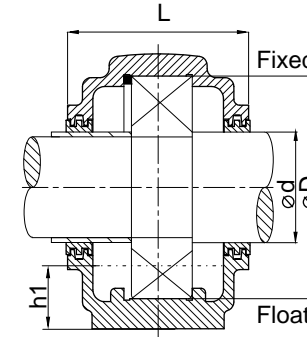

GLH

more than standard...

Stehlagergehäuse
housing
paliers
soportes
SAF500 Serie
SAF200 Serie

| Ⓧ Reference ⓊB Teilnummer Ⓧ Reference Ⓧ Referencia | Shaft Welle Arbre Eje | Ⓧ Dimensions Ⓧ Abmessungen Ⓧ Dimensions Ⓧ Dimensiones | Static Oil Level | | | | | | | | | | Bolt | | Weight Gewicht Poids Peso | Bearing Wälzlager Roulement Rodamiento | Seals Dichtungen Etanchéités Obturaciontipos | Locating ring Festringe Bagua d'arrêt Anillo- Guia | Qty. Stück Quantitén Cantidad | Sleeve Spannhülse Manchon Manguito |
|---|--------------------------------|--|------------------|--------|---------|----------|----------|----------|-----------|---------|---------|--------|--------|--------|------------------------------------|---|---|---|--|---|
| | | | m | | | | | | | | | | S | | | | | | | |
| | | | mm | | | | | | | | | | INCH | | | | | | | |
| d | D | a | b | c | h | h1 | L | w | max. | min. | n | 2 Bolt | 4 Bolt | in lbs | | | | | | |
| SAF517 | 2 15/16" | 150 | 13 | 3 1/2" | 1 1/4" | 3 3/4" | 1 3/8" | 4 13/16" | 7 5/16" | 11 | 9 7/8" | 2 1/8" | 3/4" | 5/8" | 35 | 22217K | LER53 | SR-17-14 | 1 | SNW17 |
| SAF518 | 3 3/16" | 160 | 13 3/4" | 3 7/8" | 1 5/16" | 4 | 1 1/2" | 5 1/2" | 7 3/4" | 11 5/8" | 10 3/8" | 2 1/8" | 3/4" | 5/8" | 44 | 22218K | LER188 | SR-18-15 | 1 | SNW18 |
| SAF520 | 3 7/16" | 180 | 15 1/4" | 4 3/8" | 1 3/4" | 4 1/2" | 1 21/32" | 5 13/16" | 8 3/4" | 13 1/8" | 11 5/8" | 2 3/8" | 7/8" | 3/4" | 74 | 22220K | LER102 | SR-20-17 | 1 | SNW20 |
| SAF522 | 3 15/16" | 200 | 16 1/2" | 4 3/4" | 2 | 4 15/16" | 1 25/32" | 6 7/16" | 9 5/8" | 14 1/2" | 12 5/8" | 2 3/4" | | 3/4" | 97 | 22222K | LER109 | SR-22-19 | 1 | SNW22 |
| SAF524 | 4 3/16" | 215 | 16 1/2" | 4 3/4" | 2 1/8" | 5 1/4" | 1 27/32" | 7 1/8" | 10 1/4" | 14 1/2" | 13 1/4" | 2 3/4" | | 3/4" | 121 | 22224K | LER113 | SR-24-20 | 1 | SNW24 |
| SAF526 | 4 7/16" | 230 | 18 3/8" | 5 1/8" | 2 3/8" | 6 | 2 11/32" | 7 3/4" | 11 1/2" | 16 | 14 5/8" | 3 1/4" | | 7/8" | 161 | 22226K | LER117 | SR-26-0 | 1 | SNW26 |
| SAF528 | 4 15/16" | 250 | 20 1/8" | 5 7/8" | 2 3/8" | 6 | 2 1/32" | 7 3/8" | 11 3/4" | 17 1/8" | 16 | 3 3/8" | | 1 | 174 | 22228K | LER122 | SR-28-0 | 1 | SNW28 |
| SAF530 | 5 3/16" | 270 | 21 1/4" | 6 1/4" | 2 1/2" | 6 5/16" | 2 | 8 1/8" | 12 1/2" | 18 1/4" | 17 | 3 3/4" | | 1 | 221 | 22230K | LER125 | SR-30-0 | 1 | SNW30 |
| SAF532 | 5 7/16" | 290 | 22 | 6 1/4" | 2 5/8" | 6 11/16" | 2 1/16" | 8 1/2" | 13 5/16" | 19 1/4" | 17 3/8" | 3 3/4" | | 1 | 246 | 22232K | LER130 | SR-32-0 | 1 | SNW32 |
| SAF534 | 5 15/16" | 310 | 24 3/4" | 6 3/4" | 2 3/4" | 7 1/16" | 2 5/32" | 9 1/4" | 14 3/16" | 21 5/8" | 19 3/8" | 4 1/4" | | 1 | 310 | 22234K | LER140 | SR-34-0 | 1 | SNW34 |
| SAF536 | 6 7/16" | 320 | 26 3/4" | 7 1/8" | 3 | 7 1/2" | 2 3/8" | 9 5/8" | 14 7/8" | 23 5/8" | 20 7/8" | 4 5/8" | | 1 | 345 | 22236K | LER148 | SR-36-30 | 1 | SNW36 |
| SAF538 | 6 15/16" | 340 | 28 | 7 1/2" | 3 1/8" | 7 7/8" | 2 7/16" | 10 1/2" | 15 11/16" | 24 3/8" | 21 5/8" | 4 1/2" | | 1 1/4" | 400 | 22238K | LER155 | SR-38-32 | 1 | SNW38 |
| SAF540 | 7 3/16" | 360 | 29 1/2" | 8 | 3 3/8" | 8 1/4" | 2 15/32" | 11 | 16 1/2" | 25 | 22 1/2" | 5 | | 1 1/4" | 492 | 22240K | LER159 | SR-40-34 | 1 | SNW40 |
| SAF544 | 7 15/16" | 400 | 32 3/4" | 8 3/4" | 3 3/4" | 9 1/2" | 3 1/8" | 11 3/4" | 18 5/8" | 27 7/8" | 24 3/4" | 5 1/4" | | 1 1/2" | 672 | 22244K | LER167 | SR-44-38 | 1 | SNW44 |